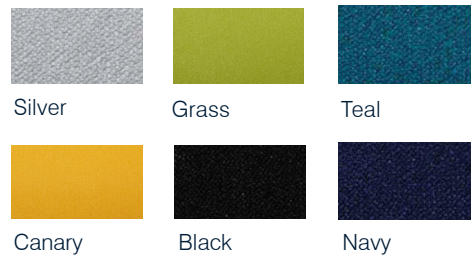

STANDARD RANGE SWATCHES

KEYLARGO

LUSTRELL CHARISMA (VINYL)

ASHCROFT ENCORE

Premium range available - see House Colour brochure.

COMPOSITION

Internationally acclaimed dynamic chair, designed by Martin Ballendat

Weight loading 120kg

OPTIONS

Available in a variety of fabrics (See swatches)

Shell available in Light Grey or Black (See pictured)